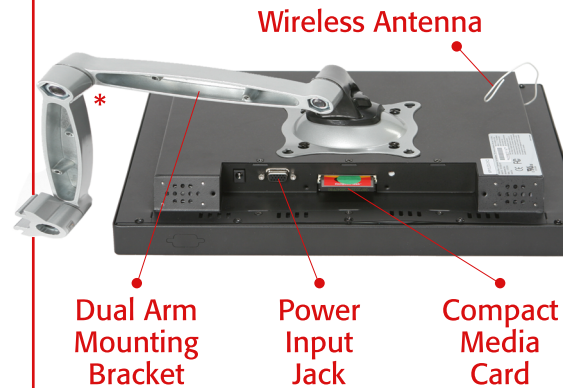

SPECIFICATIONS

SIZE: 14.3" w x 11.8" h x 2.4" d

WEIGHT: 8.6 lbs. All metal housing.

SCREEN SIZE: 15" Color LCD

CONTRAST RATIO: 250:1

MOUNTING: 2 optional mounting models

Dual Wall Mount * Flat Wall Mount

WIRELESS: Operates on 315 MHZ frequencies, FCC approved, 50 ft. range.

IMAGES: 24 Animated 20-50 second cartoon clips (optional software modules available)

**Keep the Child's
Interest during
the Entire
Hearing Test
with
Animated
Cartoon Images
on . . .**

**WIRELESS
VideoVRA**

Wireless Handheld Remote Control

Provides freedom and flexibility during testing.

- **Easy Install** - saves time
- **Instant ON 15" LCD Bright Monitor** - attention getting
- **Durable Metal Housing** - long lasting
- **Continuous Animated Colorful Cartoon Images** - no rewind
- **Optional Tabletop or Wall Mount Stand** - safe & stable for children